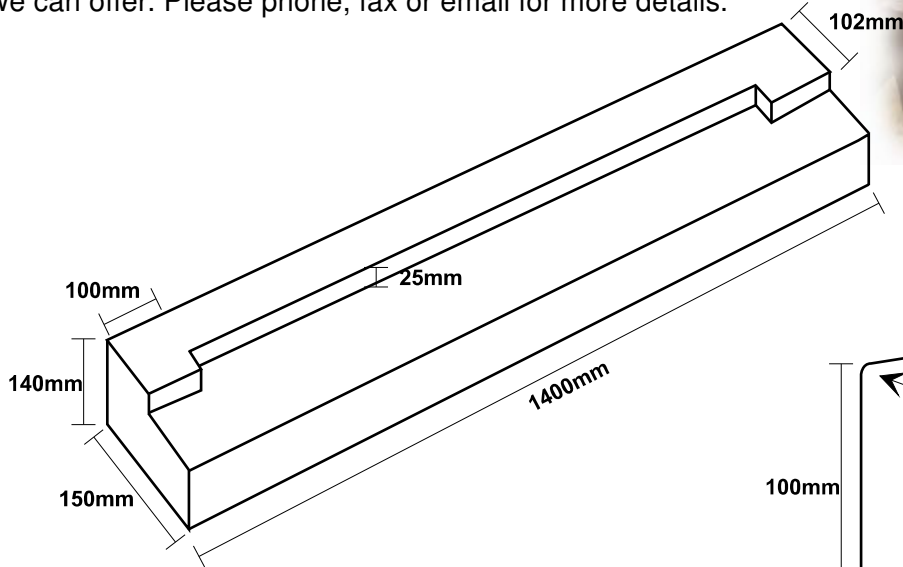

Albion Architectural Concrete

MAKING THE BUILT ENVIRONMENT BETTER

Albion manufactures a wide range of cills to suit all standard window sizes. We also offer a full bespoke service ideal for special projects or restorations. Call 01903-815262 or fax your drawings to us on 01903-815619. Alternatively visit albionart.co.uk for more details.

Please note that the diagrams below are for illustration purposes only and represent just a small selection of the sizes and styles we can offer. Please phone, fax or email for more details.

**NB: Available in lengths to suit all standard window sizes.
Non-standard dimensions available to order.**