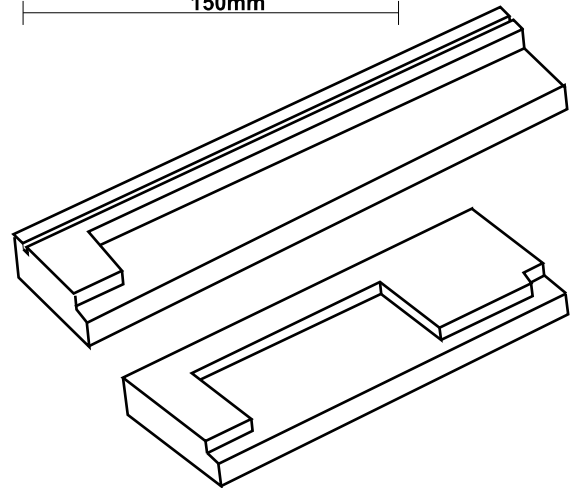

Albion Architectural Concrete

MAKING THE BUILT ENVIRONMENT BETTER

Albion manufactures a wide range of cills to suit all standard window sizes. We also offer a full bespoke service ideal for special projects or restorations. Call 01903-815262 or fax your drawings to us on 01903-815619. Alternatively visit albionart.co.uk for more details.

Please note that the diagrams below are for illustration purposes only and represent just a small selection of the sizes and styles we can offer. Please phone, fax or email for more details.

**NB: Available in lengths to suit all standard window sizes.
Non-standard dimensions available to order.**